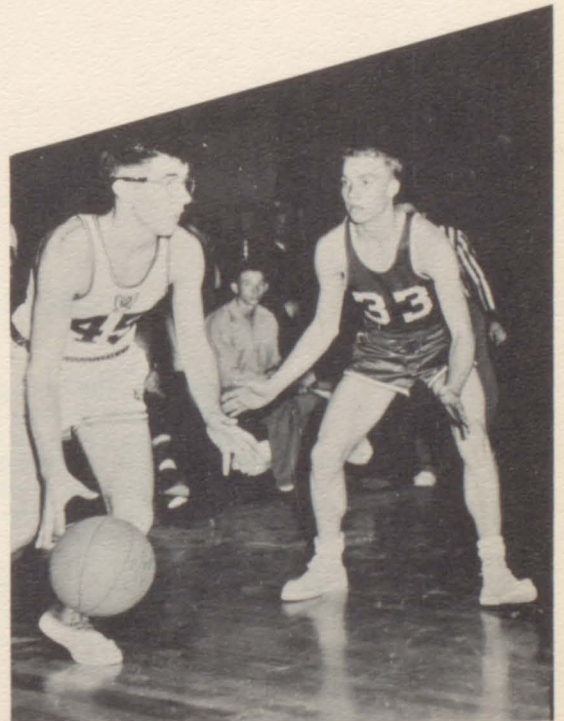

SPORTS

IN

NO MOUNTAIN
STATE
1955

ACTION