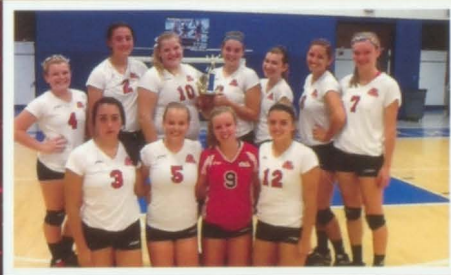

Hannah Thomas received her 1000th kill v. Alexandria Monroe Tuesday, October 14th. She was given a ball with her achievement written on it and her name was placed on a record setting board that will be hung in the main gym.

written on it and her name was placed on a record setting board that will be hung in the main gym.

The Varsity posing with Dr. Howe (left) and Dr. Blankenship (right); two men who generously donated to the Frankton Volleyball Team.

To the left, the volleyball team took a trip to go watch the Purdue Boilermakers play against the Penn State Greyhounds.

Above, the entire team poses on Breast Cancer Awareness night with Matt Ginger, in honor of his mother, Stacie Ginder. Eagles won 3-2.

To the right, the team played in the Eastern Hancock Invitational in which they won 2nd place with a 3-1 record for the day.

S
E
N
I
O
R

N
I
G
H
T

JV Volleyball

Front Row: Rebecca Walser, Taylor Cawthorne, Mackenzie Neely, Shyli Hickerson, Natalie Elliott, Hannah Knotts, Gabrielle Simmons