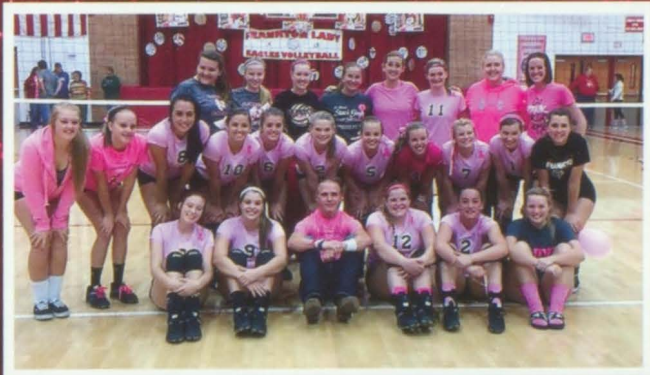

Hannah Thomas received her 1000th kill v. Alexandria Monroe Tuesday, October 14th. She was given a ball with her achievement written on it and her name was placed on a record setting board that will be hung in the main gym.

written on it and her name was placed on a record setting board that will be hung in the main gym.

The Varsity posing with Dr. Howe (left) and Dr. Blankenship (right); two men who generously donated to the Frankton Volleyball Team.

To the left, the volleyball team took a trip to go watch the Purdue Boilermakers play against the Penn State Greyhounds.

Above, the entire team poses on Breast Cancer Awareness night with Matt Ginger, in honor of his mother, Stacie Ginder. Eagles won 3-2.